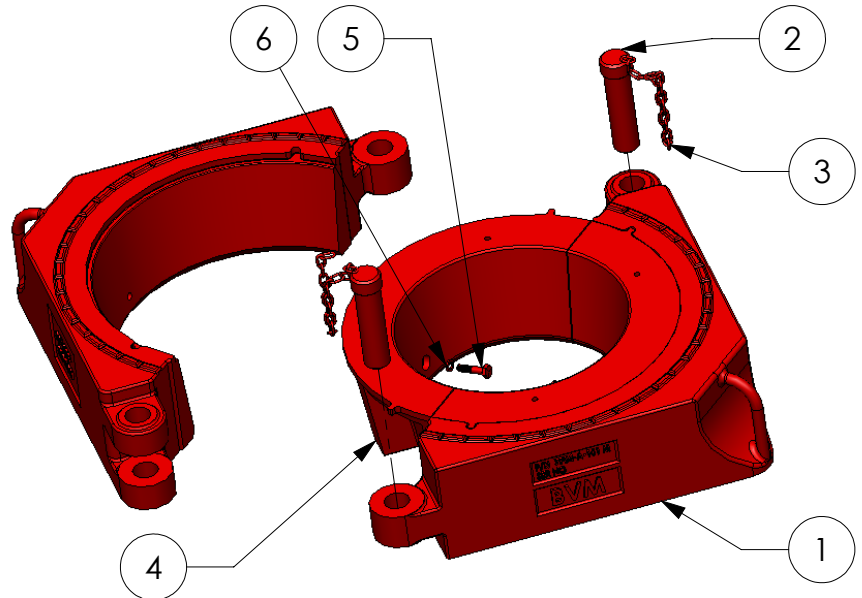

# BVM HINGED CASING SPIDER AND BUSHINGS

BVM Hinged Casing Spiders and Bushings will meet most types of casing handling operations and have a working capacity of either 200 or 250 tons. BVM Casing Spiders are made from cast steel, heat treated and magnetic particle inspected. They range in size from 13 3/8" to 36" and have a 3" taper. Reducing bushings range in size from 8-5/8" to 30" and are available in both 3" and 4" taper.

ITEM NO.	DESCRIPTION	PART NO.	QTY			
			7704-A-79	7704-A-130	7704-A-161	7704-A-167
--	13-3/8" SPIDER ASSEMBLY	7704-A-79	X			
	20" SPIDER ASSEMBLY	7704-A-130		X		
	30" SPIDER ASSEMBLY	7704-A-161			X	
	36" SPIDER ASSEMBLY	7704-A-167				X
1	13-3/8" SPIDER	7704-A-79-1	1 PAIR			
	20" SPIDER	7704-A-130-1		1 PAIR		
	30" SPIDER	7704-A-161-1			1 PAIR	
	36" SPIDER	7704-A-167-1				1 PAIR
2	HINGE PIN	7704-A-84-1	2	2	2	2
3	HINGE LINK CHAIN	7704-A-84-2	2	2	2	2

## OPTIONAL REDUCER BUSHINGS WITH 3" TAPER

ITEM NO.	DESCRIPTION	PART NO.	BOLT PN	QTY.
4/5	13-3/8" - 10-3/4" REDUCING BUSHING	7704-A-80	1412C-16-8	2
	20" - 8-5/8" REDUCING BUSHING	7704-A-139	1412C-48-8	
	20" - 10-3/4" REDUCING BUSHING	7704-A-138	1412C-40-8	
	20" - 13-3/8" REDUCING BUSHING	7704-A-136	1412C-32-8	
	20" - 16" REDUCING BUSHING	7704-A-134	1412C-20-8	
	30" - 16" REDUCING BUSHING	7704-A-165	1412C-60-8	
	30" - 20" REDUCING BUSHING	7704-A-164	1412C-44-8	
	30" - 22" REDUCING BUSHING	7704-A-163-1	1412C-36-8	
	30" - 24" REDUCING BUSHING	7704-A-163	1412C-28-8	
	30" - 26" REDUCING BUSHING	7704-A-162	1412C-20-8	
	36" - 24" REDUCING BUSHING	7704-A-171	1412C-48-8	
	36" - 30" REDUCING BUSHING	7704-A-169	1412C-28-8	
6	LOCKWASHER	20120-00-0	-	2